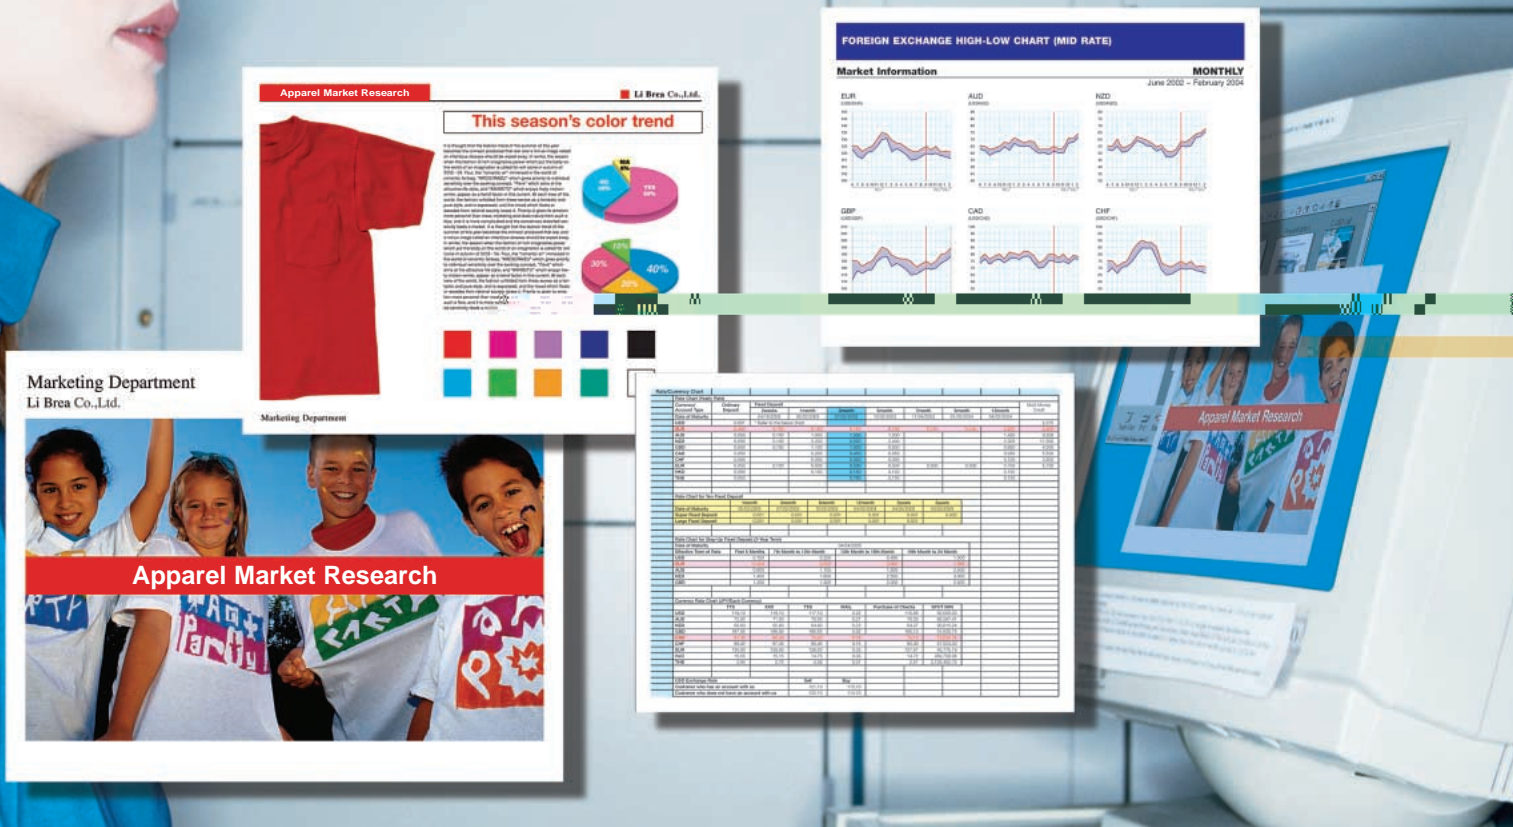

Real Color, Real Performance