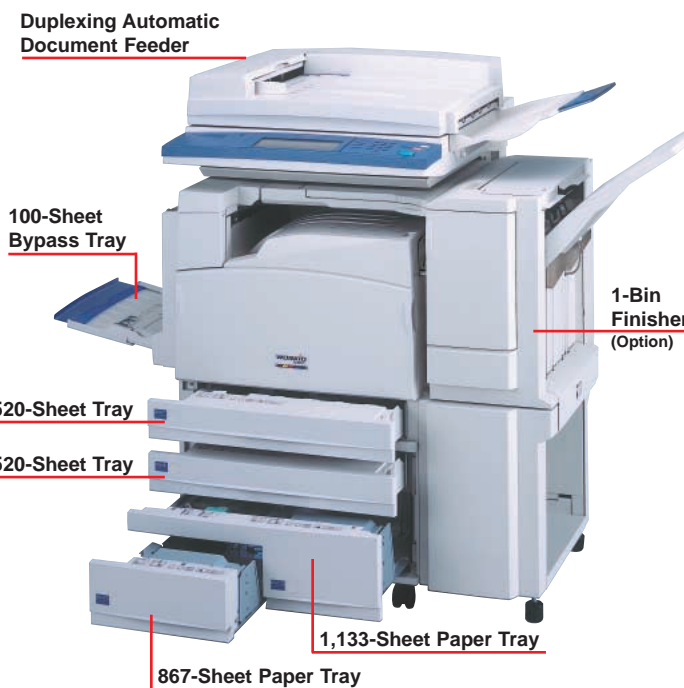

Shown with Optional
Finisher Unit

DP-C401 Specifications

C		Console Type
C		Laser Indirect Electrostatic
C		Dry dual component
C		Approx. 45 sec.
C		(8.5" x 11")
C		Color: Approx. 10.4 sec., B&W: 7.0 sec.
B&W		Color: Approx. 12.8 sec., B&W: 4.7 sec.
C		600 x 600 dpi
C		Color: up to 22 cpm, B&W: up to 40 cpm
C		11" x 17"
C		5.5" x 8.5", 8" x 10", 8.5" x 11", 8.5" x 13", 8.5" x 14", 11" x 17", 12" x 18"
C		129%, 141%, 400%
R		70%, 64%, 50%, 25%
C		25-400% (in 1% increments)
A		50 sheets (20 lb bond)
B		520-sheet paper tray x 2 + 867-sheet paper tray + 1,133-sheet paper tray + 100-sheet bypass, 3,140 sheets standard
C		1 to 999
C		256MB
C		512MB
C		AC 120 V, 50/60 Hz, 15 A
C		Less than 1.59 kW
C		Approx. 85 Wh
C		Approx. 10 Wh
C		41.8" x 30.7" x 45.1" (1061 x 780 x 1145 mm)
C		(Including Automatic Document Feeder and Scanner stand)
C		Approx. 392 lb (178 kg)
C		Ethernet 10Base-T/100Base-TX, IEEE1284 (Parallel)
C		1,200 dpi x 1,200 dpi, 1200 dpi x 600 dpi, 600 dpi x 600 dpi
C		600 dpi x 600 dpi
C		256MB
C		PCL 6, PostScript® 3™
C		Windows® 98/2000/Me/XP, Windows NT® 4.0, Mac OS 9.X, OS X (10.2)
C		TWAIN, Web Browser
C		200/300/400/600 dpi
C		TIFF/JPEG, PDF (with optional Scan-to-Email Kit)
C		Windows® 98/2000/Me/XP, Windows NT® 4.0, other operating systems that support web browsing

Notes

*2 When the previous document copied was B&W.